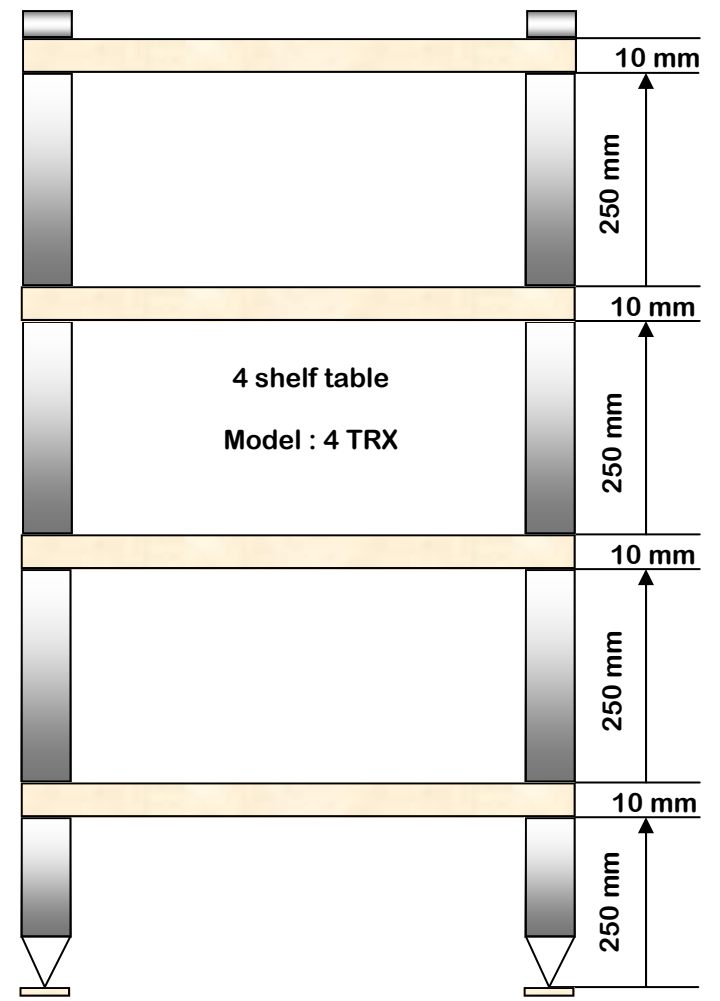

Model : 3 TRX

4 shelf table

Model : 4 TRX

Technical doc for T-Rex table  
Standard shelf transparent plexy 10 mm  
Overall dimension of shelf: 500 x 600 mm

**Shelf modular table**

**Model : M - TRX**

**Shelf single table**

**Model : 1 - TRX**

**Technical doc for T-Rex table modular table  
Standard shelf transparent plexy 10 mm  
Overall dimension of shelf: 500 x 600 mm**