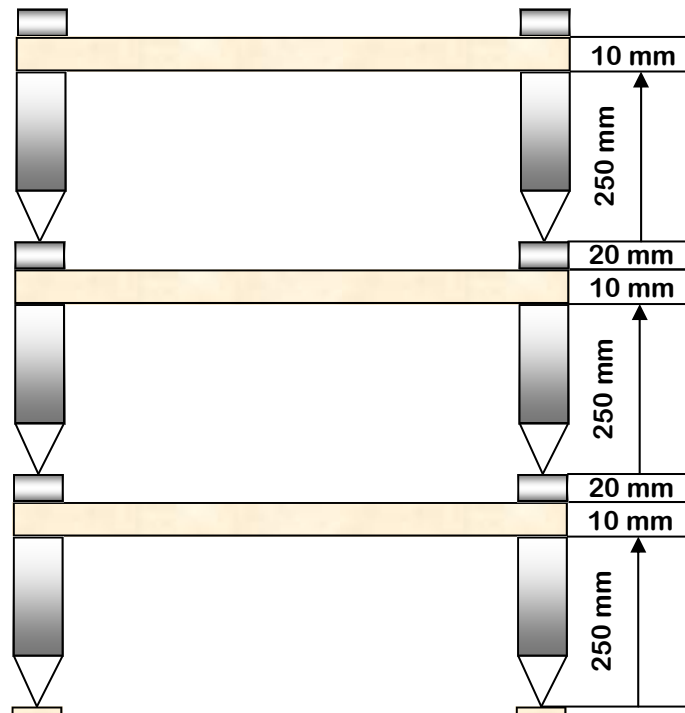

Model : 3 TRX

4 shelf table

Model : 4 TRX

Technical doc for T-Rex table  
Standard shelf transparent plexy 10 mm  
Overall dimension of shelf: 500 x 600 mm

**Shelf modular table**

**Model : M - TRX**

**Shelf single table**

**Model : 1 - TRX**

**Technical doc for T-Rex table modular table  
Standard shelf transparent plexy 10 mm  
Overall dimension of shelf: 500 x 600 mm**