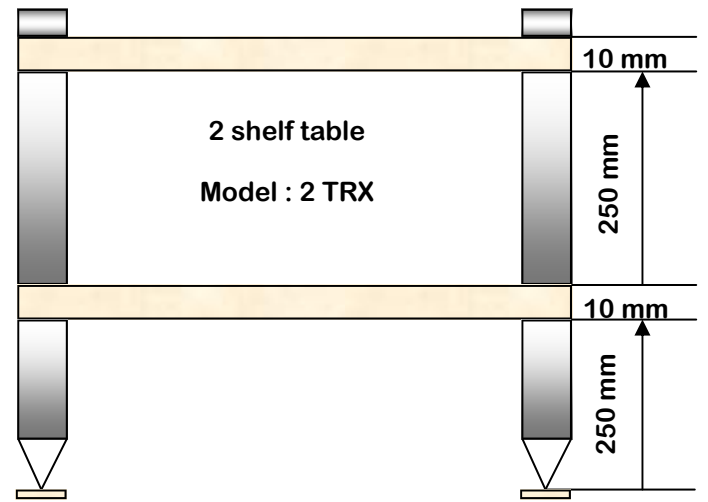

2 shelf table

Model : 2 TRX